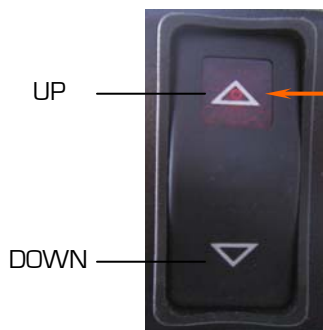

Drive with the panels up or down! The panels automatically latch to the vehicle in either case.

Retains all current features of the Avalanche and Escalade EXT. Full use of the pick-up bed and mid gate when tonneau is opened.

Switch Location
Opens in less than 8 seconds.

Panels automatically store and latch to the roof. The vehicle can be driven at highway speeds with the system open.

Compact! The drive system takes up very little space.