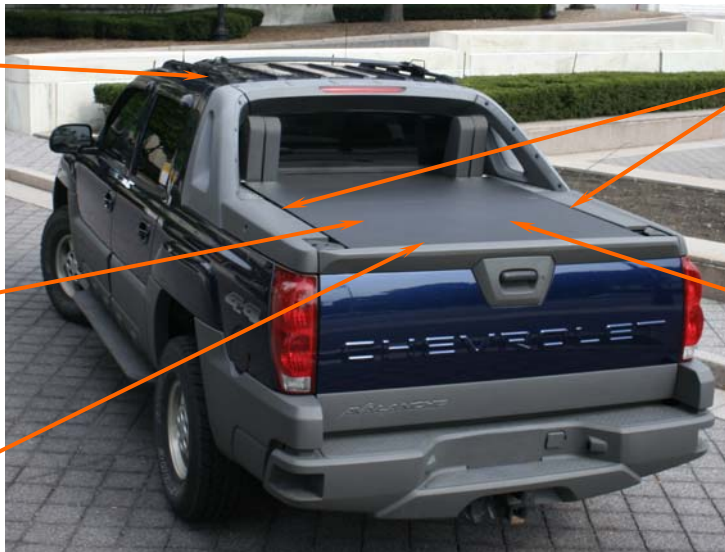

POWERED RETRACTABLE TONNEAU COVER

Fits all vehicles with or without roof racks.

Panels feature Aristo-Cote's Quantumshield coating. A strong and durable finish.

The tonneau system fully seals the bed from the elements.

Secure: Two latches automatically lock the panels when closed.

Tough hard composite panels, Strong enough to stand on.

Drive with the panels up or down! The panels automatically latch to the vehicle in either case.

Retains all current features of the Avalanche and Escalade EXT. Full use of the pick-up bed and mid gate when tonneau is opened.

Switch Location
Opens in less than 8 seconds.